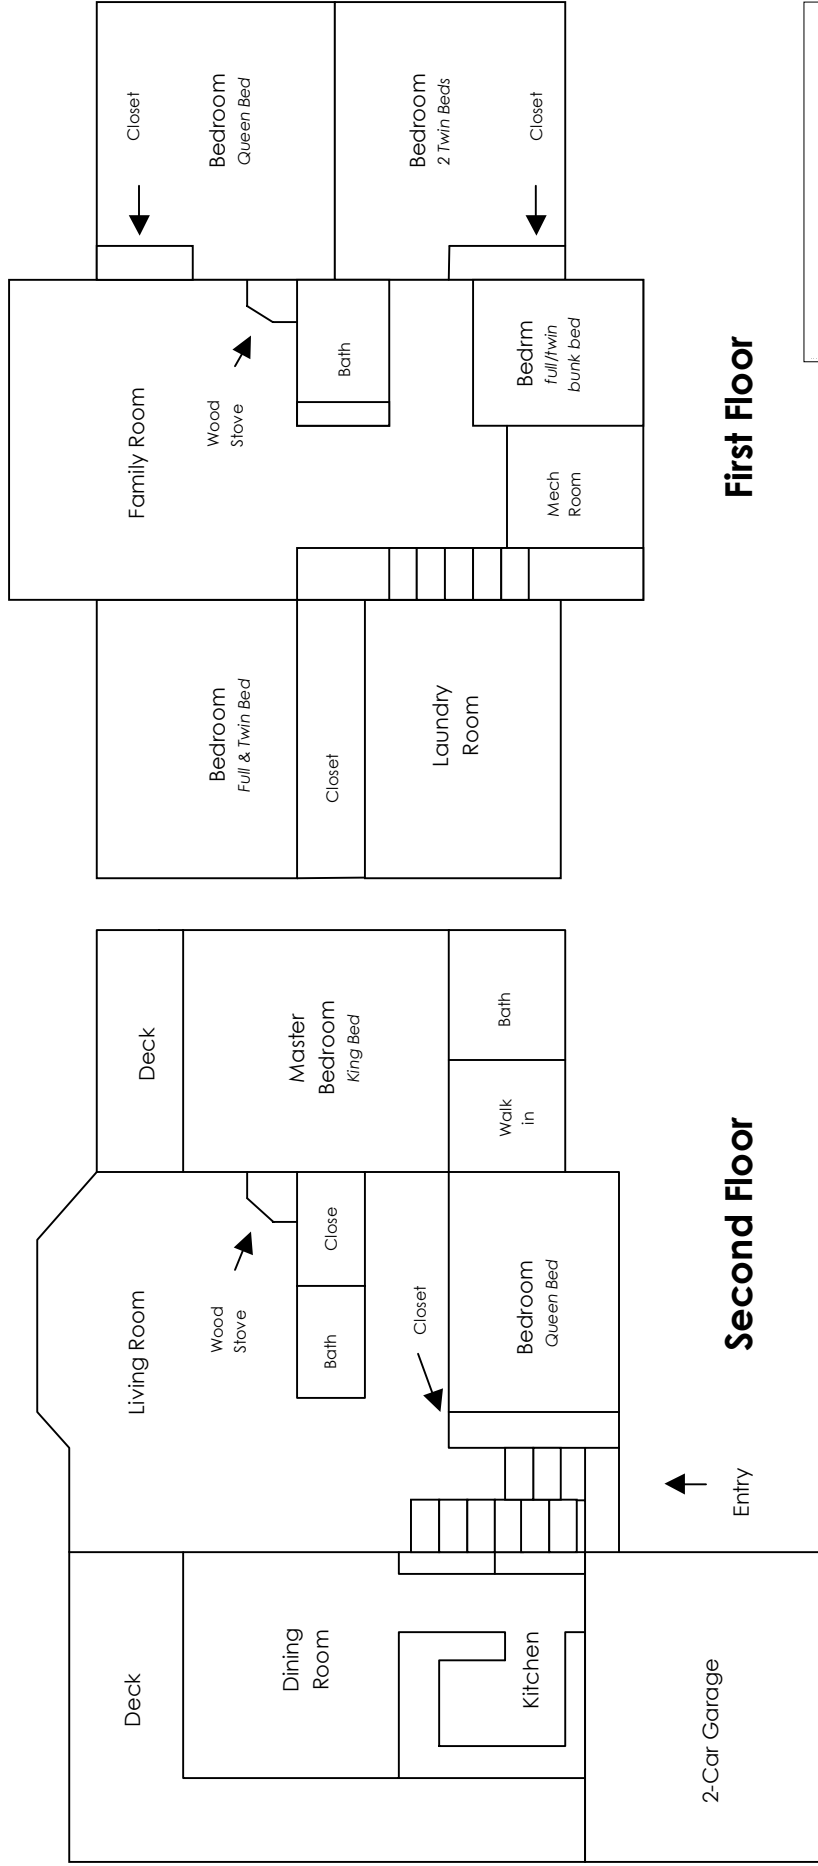

Ski Hill Haus

Leavenworth, Washington

First Floor

Second Floor

Ski Hill Haus Dimensions
 First Floor 1,696 sq. ft.
 Second Floor 1,752 sq. ft.
 Decking 426 sq. ft.
 Garage 528 sq. ft.